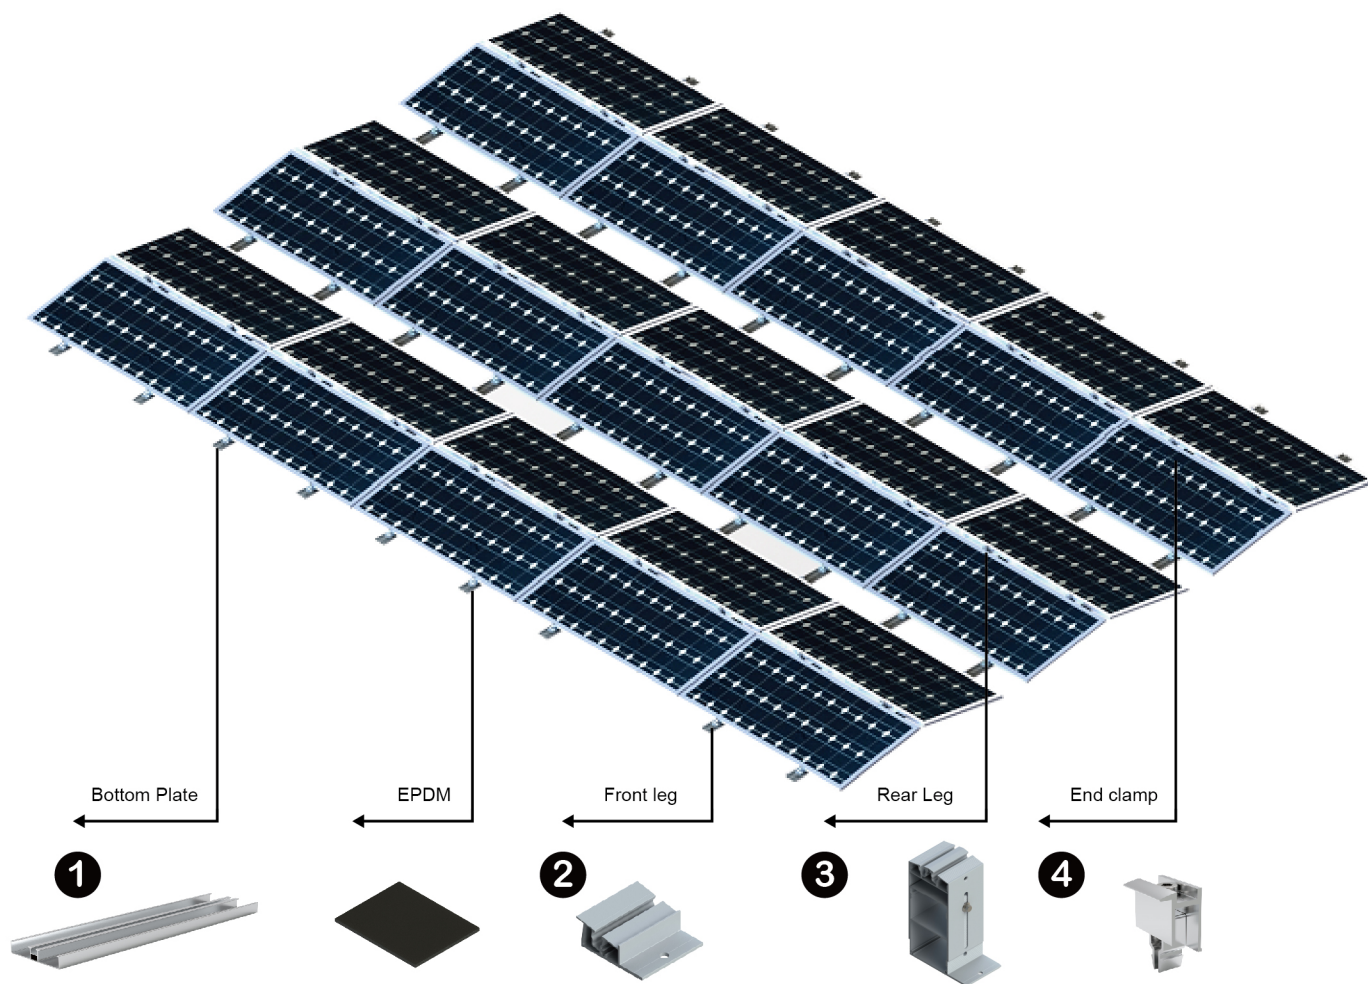

BR6 EAST-WEST INSTALLATION

Installation manual

Web: www.hqmount.com

Email: info@hqmount.com

Components

Installation Tools