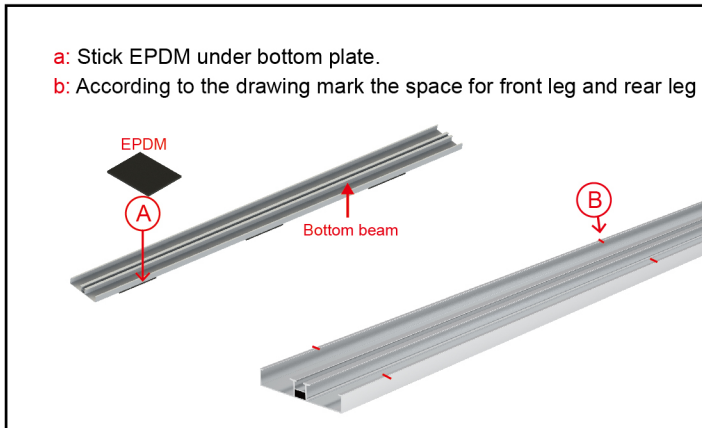

Electrical drill

Short side BALLASTED ROOF SYSTEM BR6

Installation manual

Web: www.hqmount.com

Email: info@hqmount.com

Step 1 Installation

Step 2 Installation

Step 3 Installation-Front leg